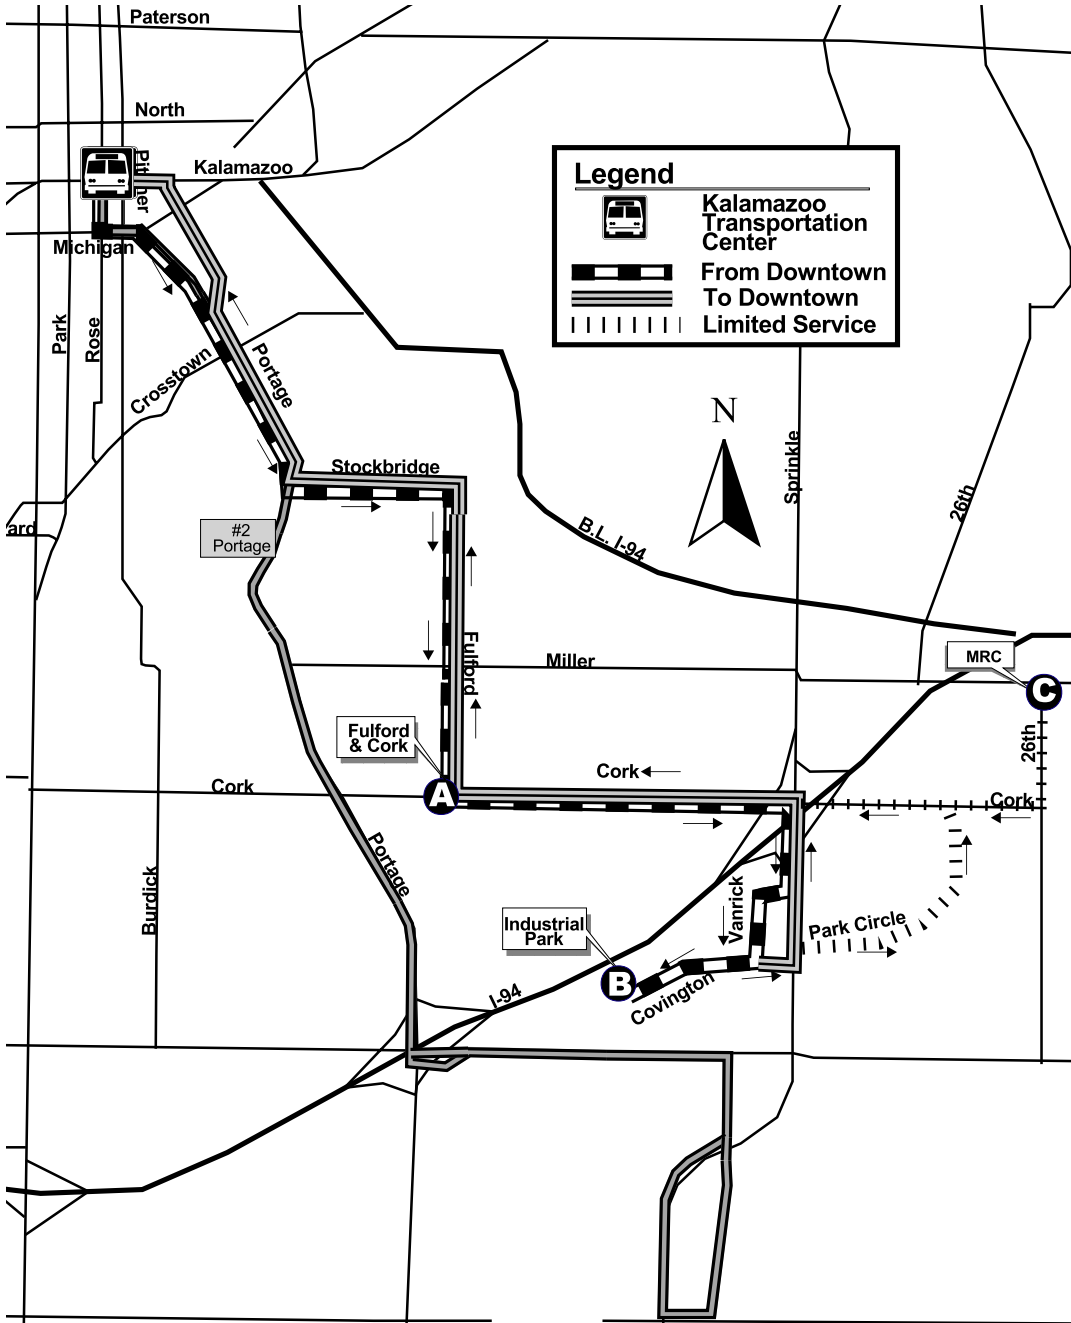

# Route 8 - Egleston

Revised: 04/04/11

# Monday - Saturday

from downtown

to downtown

5:55 am	6:00	6:18		6:23	6:43
6:45	6:52	7:10		7:20	7:38
7:45	7:52	8:10	8:15	8:20	8:38
8:45	8:52	9:10	9:15	9:20	9:38
9:45	9:52	10:10	10:15	10:20	10:38
10:45	10:52	11:10	11:15	11:20	11:38
11:45	11:52	12:10	12:15	12:20	12:38
12:45	12:52	1:10	1:15	1:20	1:38
1:45	1:52	2:10	2:15	2:20	2:38
2:45	2:52	3:10	3:15	3:20	3:38
3:45	3:52	4:10	4:15	4:20	4:38
4:45	4:42	5:10	5:15	5:20	5:38
5:45	5:52	6:10		5:20	6:38
6:45	6:52	7:10		7:20	7:38
7:45	7:52	8:10		8:20	8:38
8:45	8:52	9:10		9:20	9:38