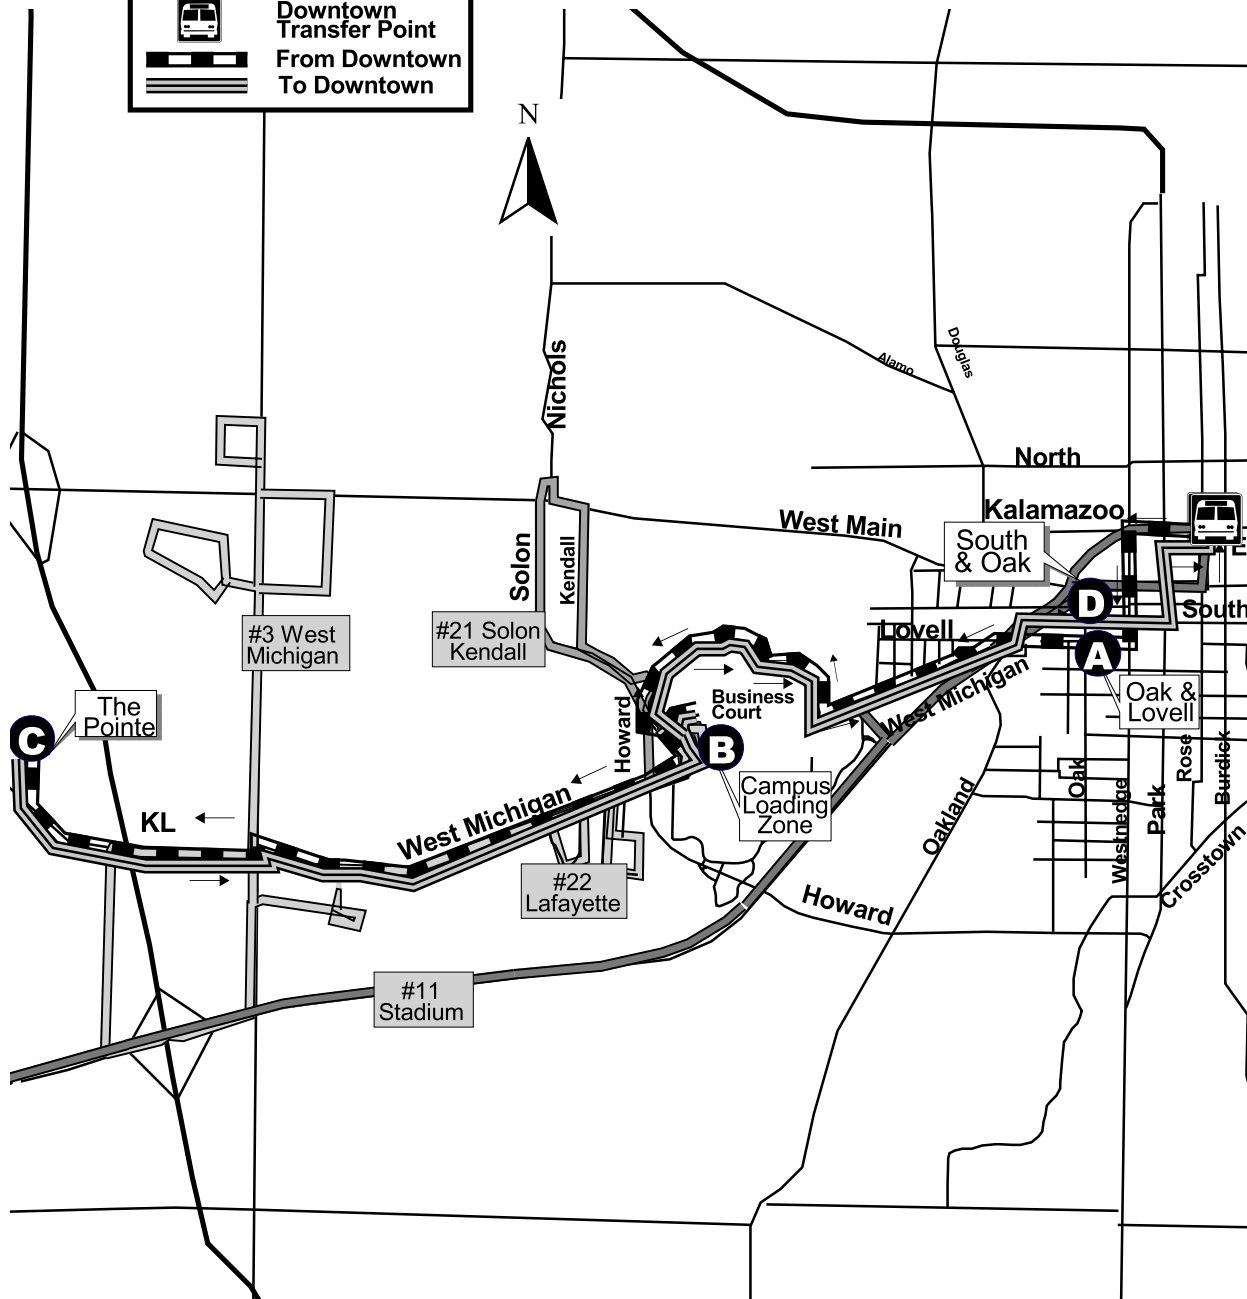

Route 16 - Lovell

Revised: 04/04/11

Monday - Saturday

from downtown

to downtown

Legend

- Downtown Transfer Point
- From Downtown To Downtown
- From Downtown To Downtown

5:50am	5:55	6:02	6:12	6:28	6:33	6:41
6:20	6:25	6:32	6:42	6:58	7:03	7:11
6:45	6:50	6:57	7:07	7:25	7:30	7:38
7:15	7:20	7:27	7:37	7:55	8:00	8:08
7:45	7:50	7:57	8:07	8:25	8:30	8:38
8:15	8:20	8:27	8:37	8:55	9:00	9:08
8:45	8:50	8:57	9:07	9:25	9:30	9:38
9:15	9:20	9:27	9:37	9:55	10:00	10:08
9:45	9:50	9:57	10:07	10:25	10:30	10:38
10:15	10:20	10:27	10:37	10:55	11:00	11:08
10:45	10:50	10:57	11:07	11:25	11:30	11:38
11:15	11:20	11:27	11:37	11:55	12:00	12:08
11:45	11:50	11:57	12:07pm	12:25	12:30	12:38
12:15	12:20	12:27	12:37	12:55	1:00	1:08
12:45	12:50	12:57	1:07	1:25	1:30	1:38
1:15	1:20	1:27	1:37	1:55	2:00	2:08
1:45	1:50	1:57	2:07	2:25	2:30	2:38
2:15	2:20	2:27	2:37	2:55	3:00	3:08
2:45	2:50	2:57	3:07	3:25	3:30	3:38
3:15	3:20	3:27	3:37	3:55	4:00	4:08
3:45	3:50	3:57	4:07	4:25	4:30	4:38
4:15	4:20	4:27	4:37	4:55	5:00	5:08
4:45	4:50	4:57	5:07	5:25	5:30	5:38
5:15	5:20	5:27	5:37	5:55	6:00	6:08
5:45	5:50	5:57	6:07	6:25	6:30	6:38
6:15	6:20	6:27	6:37	6:55	7:00	7:08
6:45	6:50	6:57	7:07	7:25	7:30	7:38
7:15	7:20	7:27	7:37	7:55	8:00	8:08
7:45	7:50	7:57	8:07	8:25	8:30	8:38
8:15	8:20	8:27	8:37	8:55	9:00	9:08
8:45	8:50	8:57	9:07	9:25	9:30	9:38
9:15	9:20	9:27	9:37	9:55	10:00	10:08
9:45	9:50	9:57	10:07			